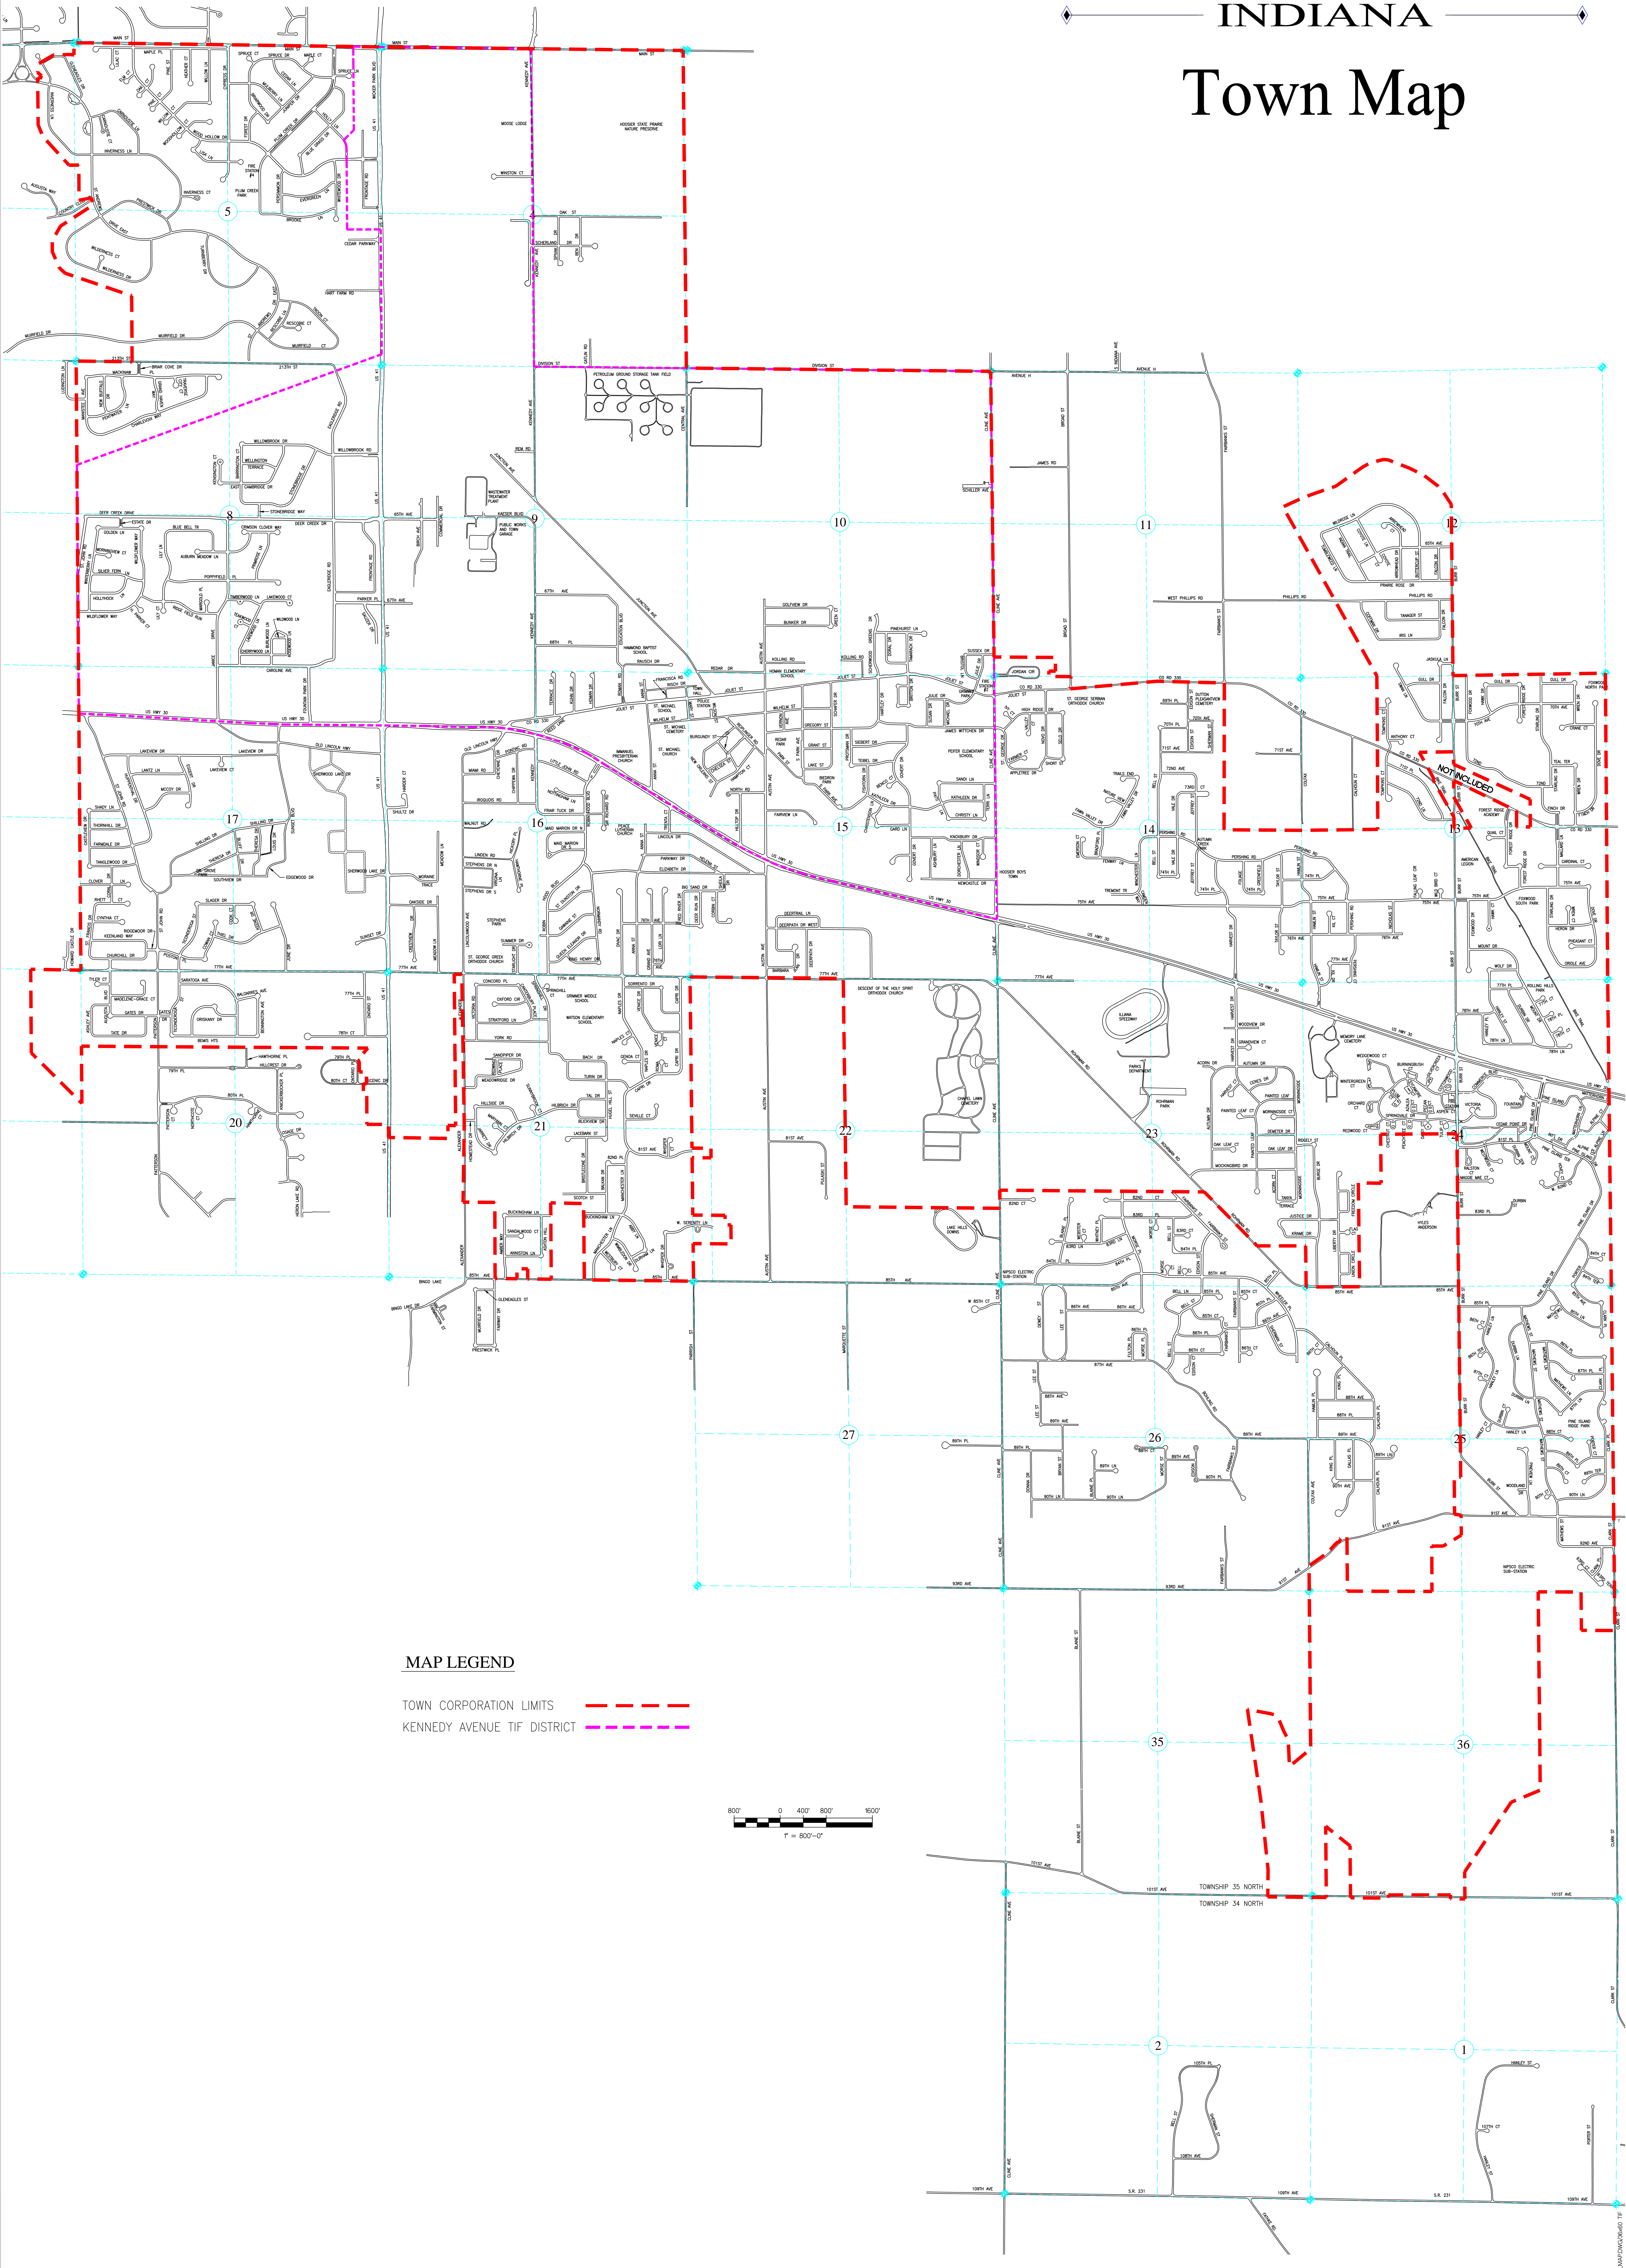

Town of SCHERERVILLE INDIANA

Town Map

MAP LEGEND

- TOWN CORPORATION LIMITS ---
- KENNEDY AVENUE TIF DISTRICT ---