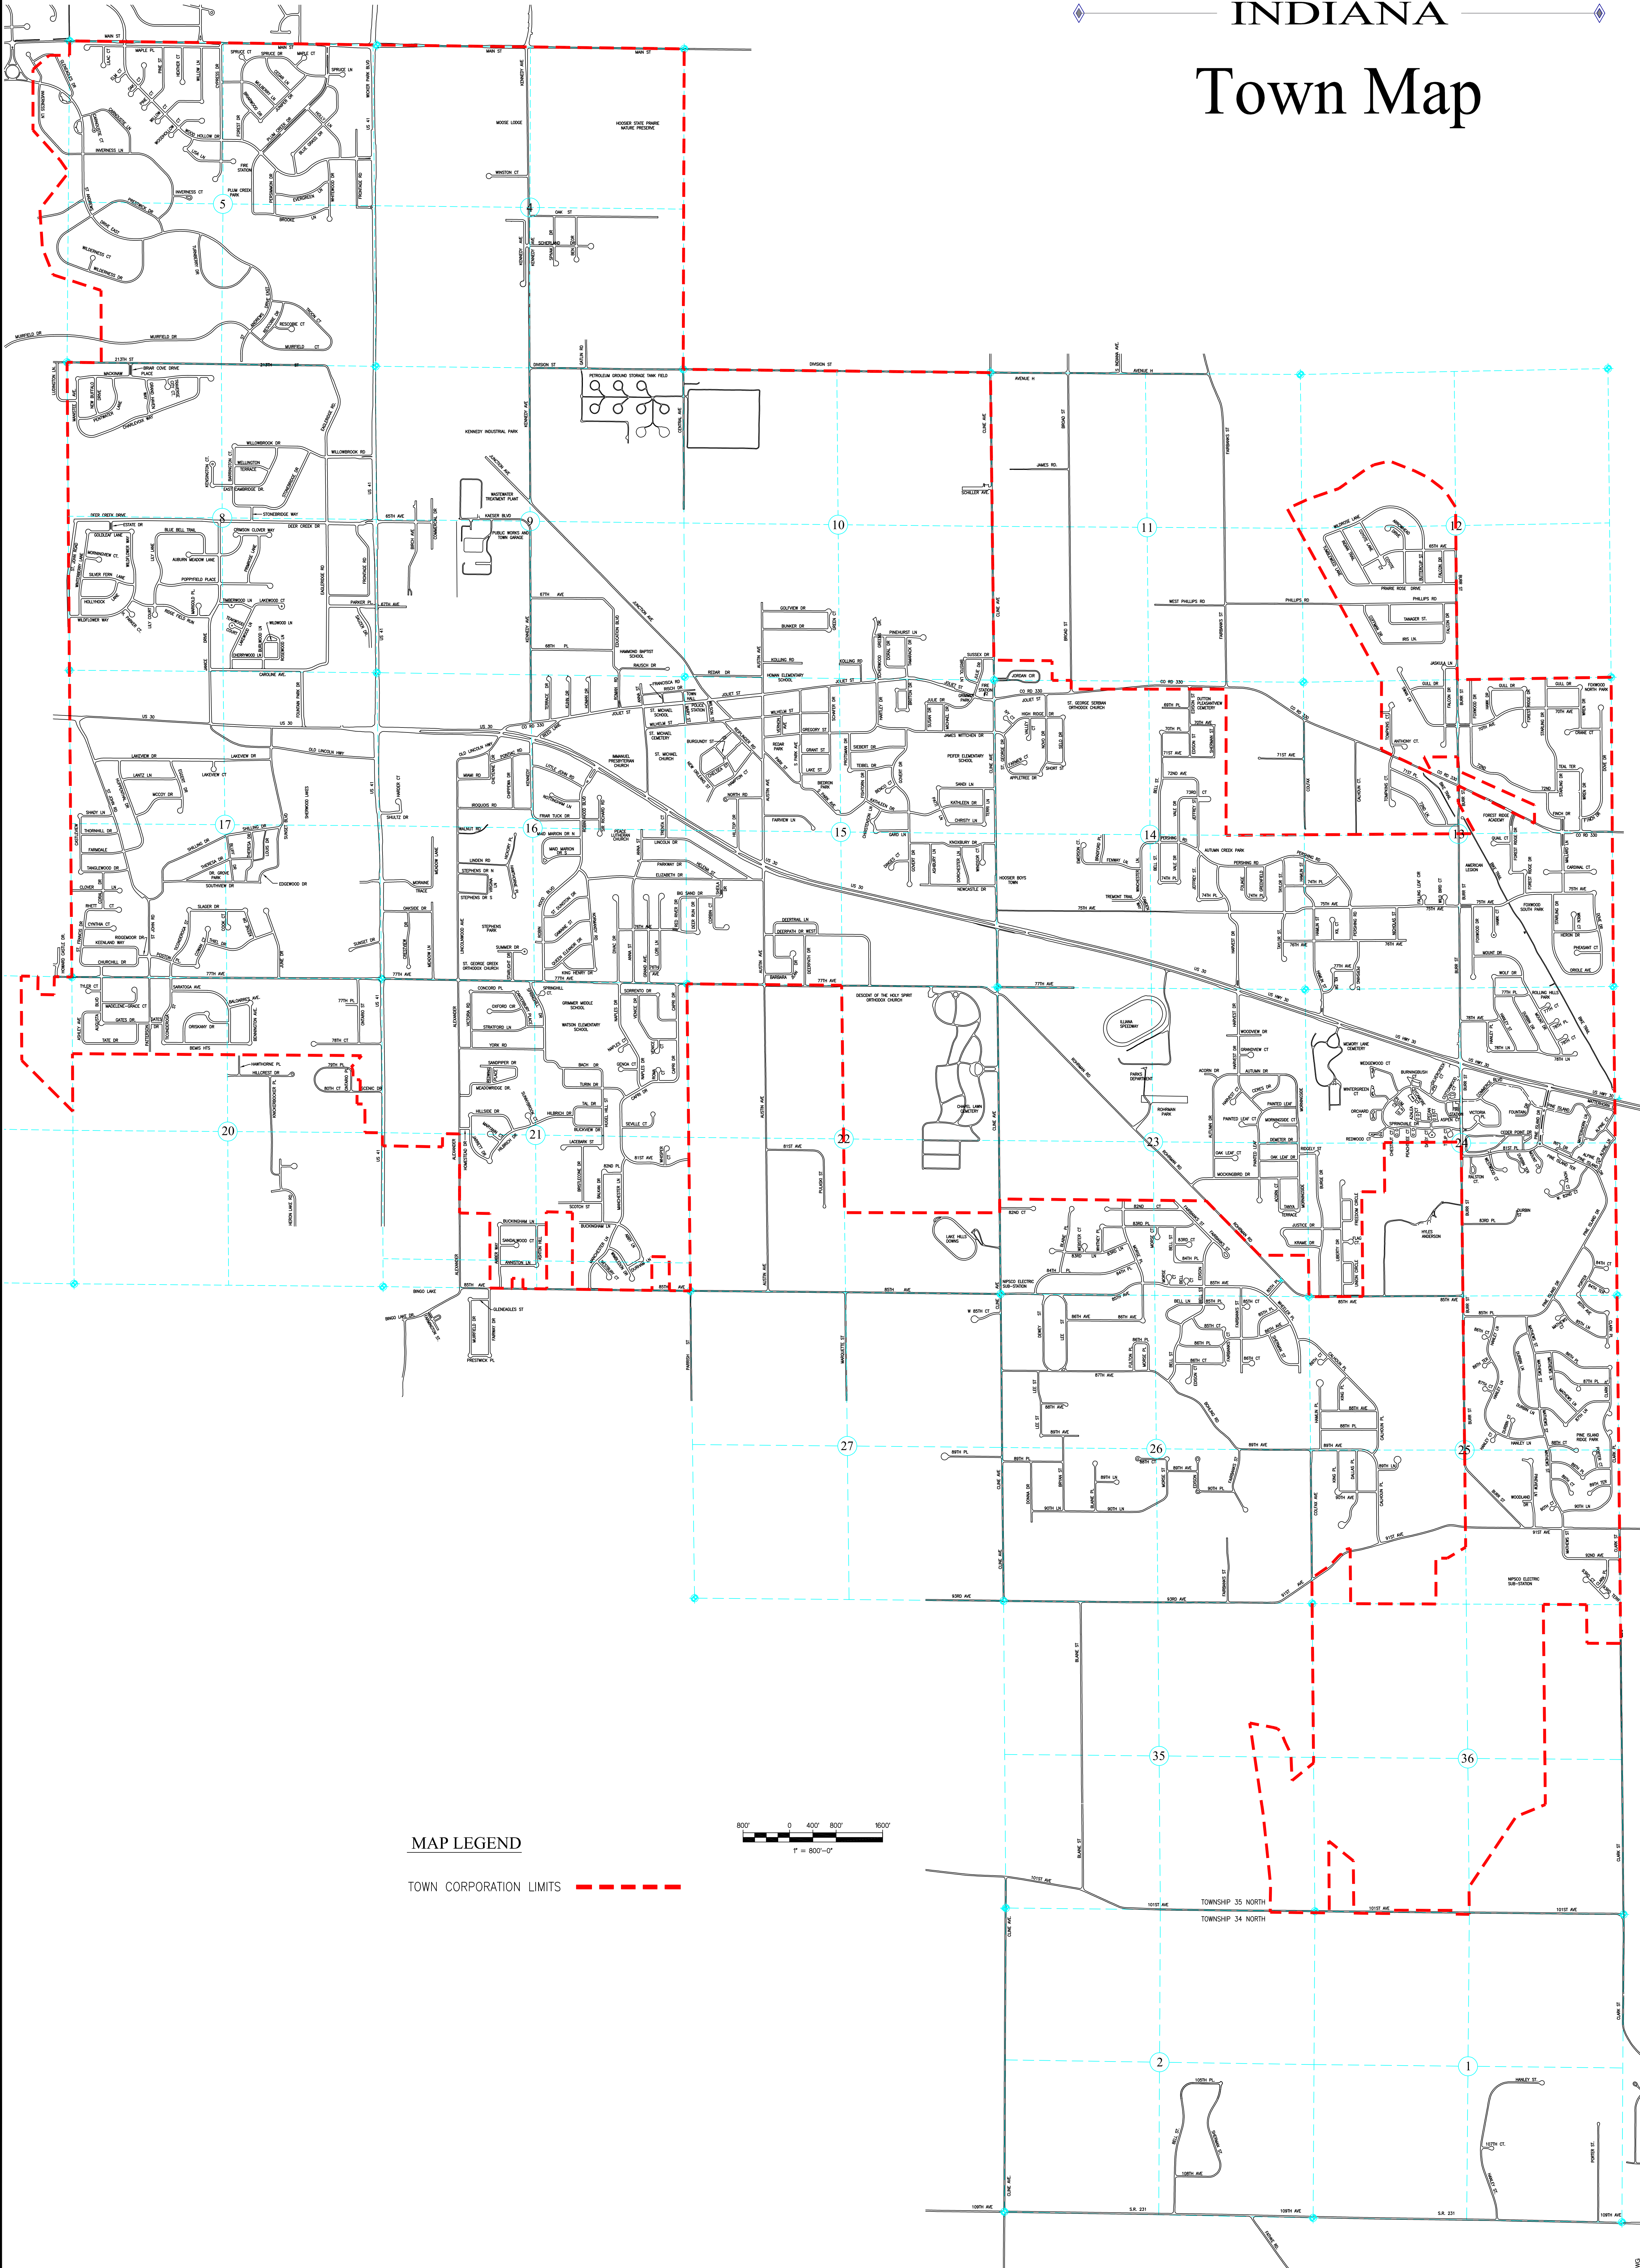

Town of SCHERERVILLE INDIANA

Town Map

MAP LEGEND

TOWN CORPORATION LIMITS 

Town Incorporated Area
9,300 Acres
14.53 Square Miles

Prepared by
NIES engineering, inc.
2421 173rd Street, Hammond, Indiana 46323
Phone: (219) 844-8680 Fax: (219) 844-7754
municipal, civil, environmental & transportation engineering

01/20/07 - 108