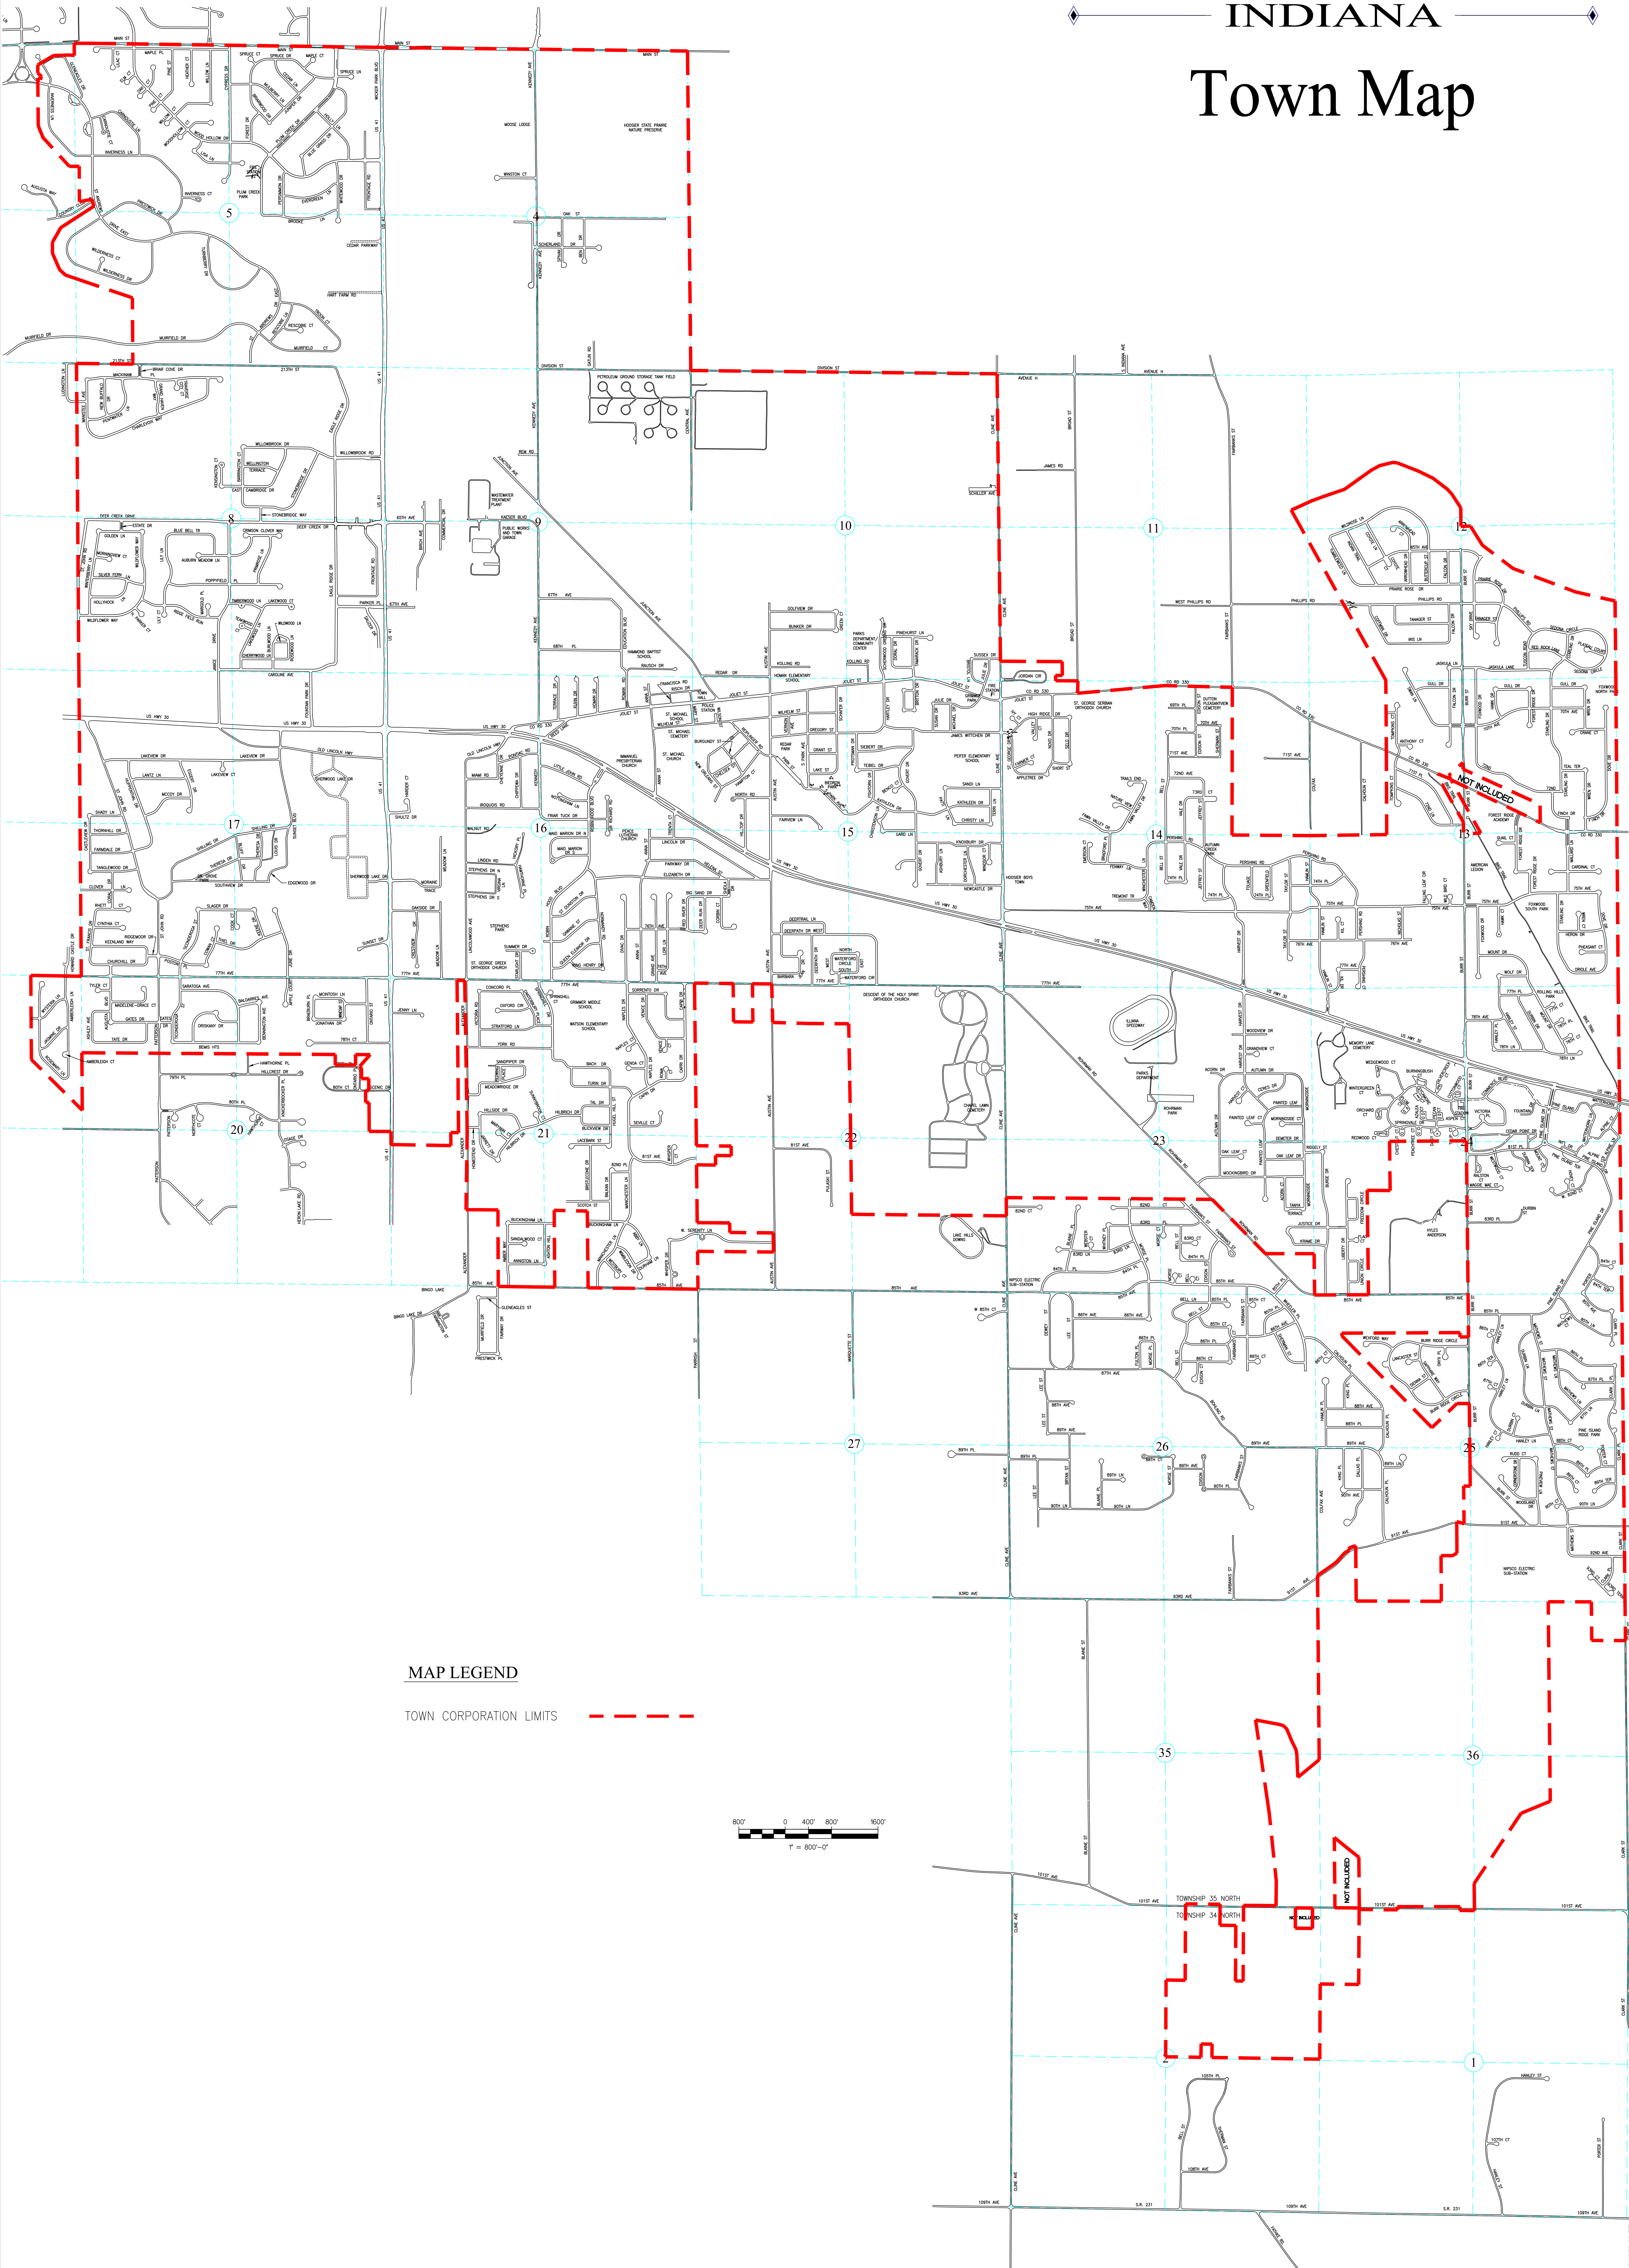

Town of SCHERERVILLE INDIANA

Town Map

MAP LEGEND

TOWN CORPORATION LIMITS - - - - -

TOWN INCORPORATED AREA
9,684 ACRES
15.13 SQUARE MILES

Prepared by:
NIES engineering, inc.
2481 172nd Street, Hammond, Indiana 46323
Phone: (219) 864-8000 Fax: (219) 864-7234
e-mail: mail@niesengineering.com
Your Vision • Our Focus