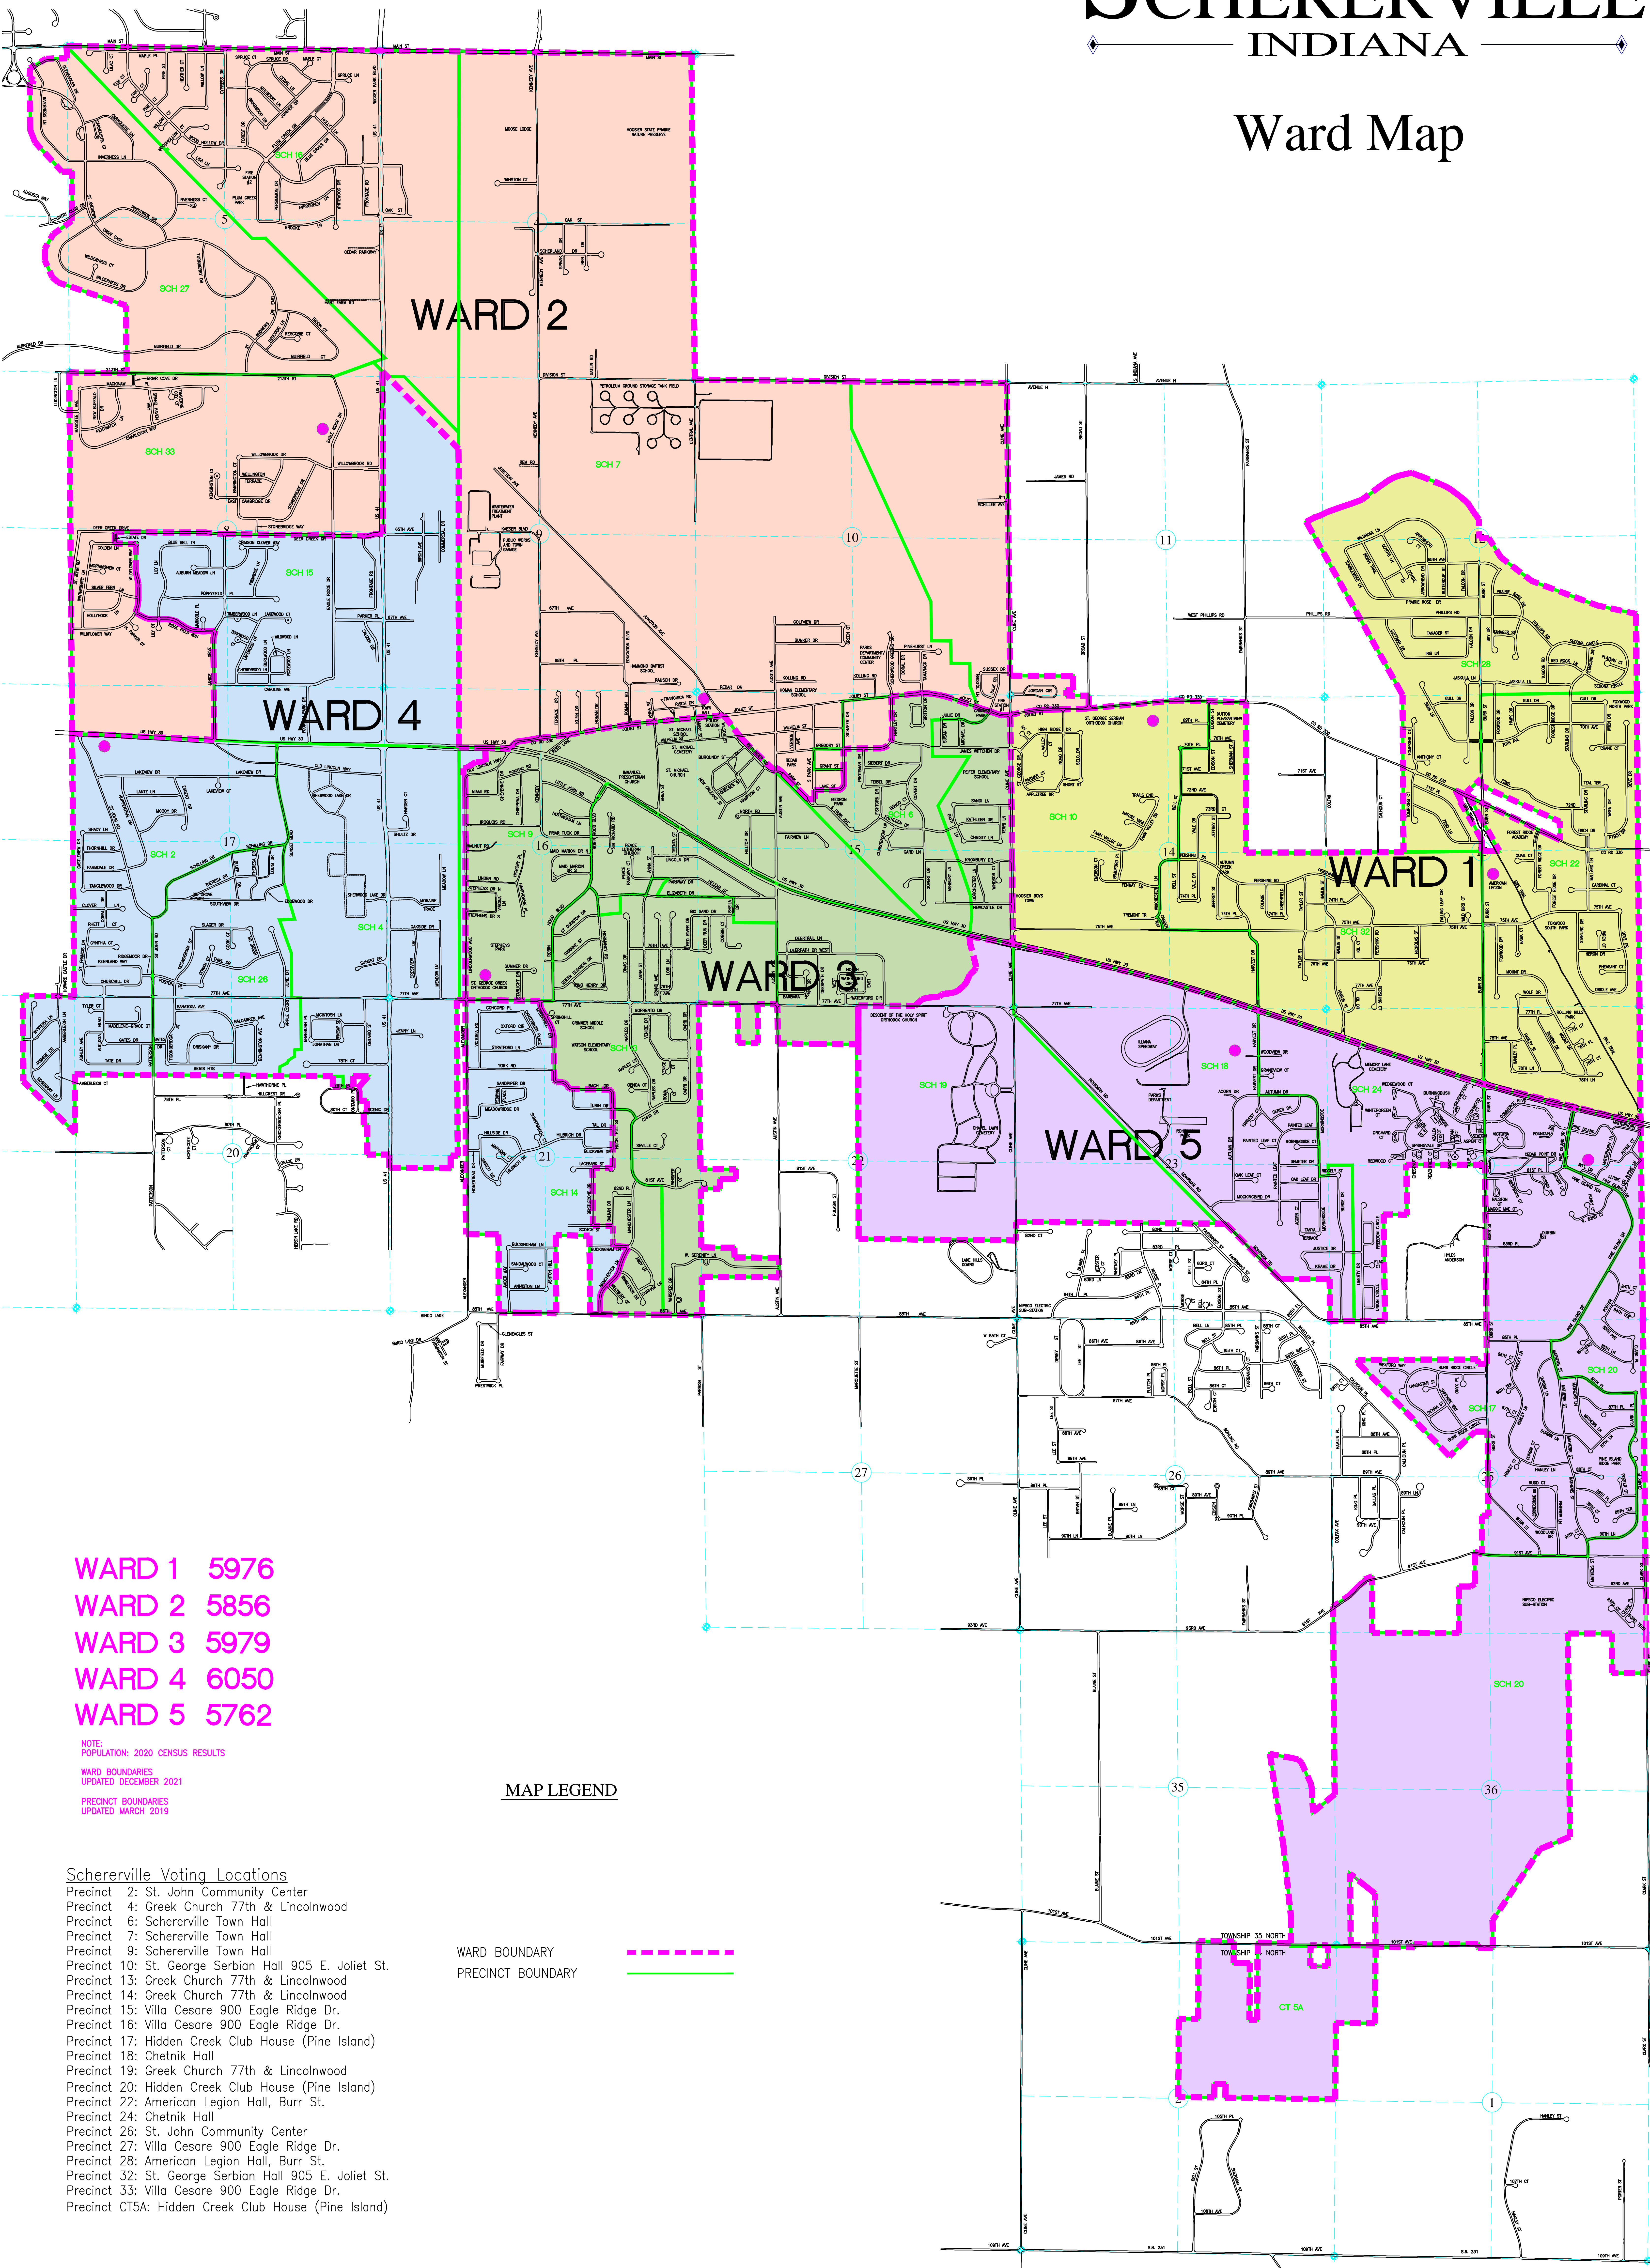

Town of SCHERERVILLE

INDIANA

Ward Map

WARD 1 5976
 WARD 2 5856
 WARD 3 5979
 WARD 4 6050
 WARD 5 5762

NOTE:
 POPULATION: 2020 CENSUS RESULTS
 WARD BOUNDARIES
 UPDATED DECEMBER 2021
 PRECINCT BOUNDARIES
 UPDATED MARCH 2019

MAP LEGEND

WARD BOUNDARY
 PRECINCT BOUNDARY

- Schererville Voting Locations**
- Precinct 2: St. John Community Center
 - Precinct 4: Greek Church 77th & Lincolnwood
 - Precinct 6: Schererville Town Hall
 - Precinct 7: Schererville Town Hall
 - Precinct 9: Schererville Town Hall
 - Precinct 10: St. George Serbian Hall 905 E. Joliet St.
 - Precinct 13: Greek Church 77th & Lincolnwood
 - Precinct 14: Greek Church 77th & Lincolnwood
 - Precinct 15: Villa Cesare 900 Eagle Ridge Dr.
 - Precinct 16: Villa Cesare 900 Eagle Ridge Dr.
 - Precinct 17: Hidden Creek Club House (Pine Island)
 - Precinct 18: Chetnik Hall
 - Precinct 19: Greek Church 77th & Lincolnwood
 - Precinct 20: Hidden Creek Club House (Pine Island)
 - Precinct 22: American Legion Hall, Burr St.
 - Precinct 24: Chetnik Hall
 - Precinct 26: St. John Community Center
 - Precinct 27: Villa Cesare 900 Eagle Ridge Dr.
 - Precinct 28: American Legion Hall, Burr St.
 - Precinct 32: St. George Serbian Hall 905 E. Joliet St.
 - Precinct 33: Villa Cesare 900 Eagle Ridge Dr.
 - Precinct CT5A: Hidden Creek Club House (Pine Island)

Voting Location Marker

TOWN INCORPORATED AREA
 9,687 ACRES
 15.14 SQUARE MILES